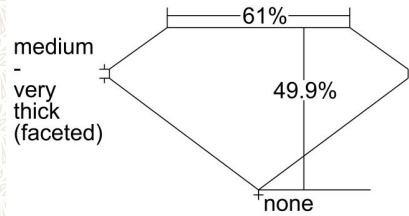

GIA COLORED DIAMOND REPORT

August 10, 2015
 Report Type Grading Report
 GIA Report Number 6173246288
 Shape and Cutting Style Heart Modified Brilliant
 Measurements 6.66 x 7.31 x 3.65 mm

Carat Weight 1.06 carat
 Color Grade Fancy Vivid Yellow
 Color Origin Natural
 Color Distribution Even
 Clarity Grade VS2
 Proportions:

Profile not to actual proportions

Polish Excellent
 Symmetry Very Good
 Fluorescence None
 Inscription(s): GIA 6173246288

ADDITIONAL INFORMATION

CLARITY CHARACTERISTICS

KEY TO SYMBOLS*

- Cloud
- Needle
- Feather
- Extra Facet

* Red symbols denote internal characteristics (inclusions). Green or black symbols denote external characteristics (blemishes). Diagram is an approximate representation of the diamond, and symbols shown indicate type, position, and approximate size of clarity characteristics. All clarity characteristics may not be shown. Details of finish are not shown.