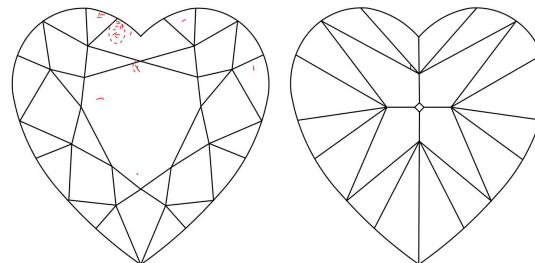

GIA COLORED DIAMOND REPORT

August 10, 2015
 Report Type Grading Report
 GIA Report Number 6173246288
 Shape and Cutting Style Heart Modified Brilliant
 Measurements 6.66 x 7.31 x 3.65 mm

Carat Weight 1.06 carat
 Color Grade Fancy Vivid Yellow
 Color Origin Natural
 Color Distribution Even
 Clarity Grade VS2
 Proportions:

Profile not to actual proportions

Polish Excellent
 Symmetry Very Good
 Fluorescence None
 Inscription(s): GIA 6173246288

ADDITIONAL INFORMATION

CLARITY CHARACTERISTICS

KEY TO SYMBOLS*

- Cloud
- Needle
- Feather
- Extra Facet

* Red symbols denote internal characteristics (inclusions). Green or black symbols denote external characteristics (blemishes). Diagram is an approximate representation of the diamond, and symbols shown indicate type, position, and approximate size of clarity characteristics. All clarity characteristics may not be shown. Details of finish are not shown.