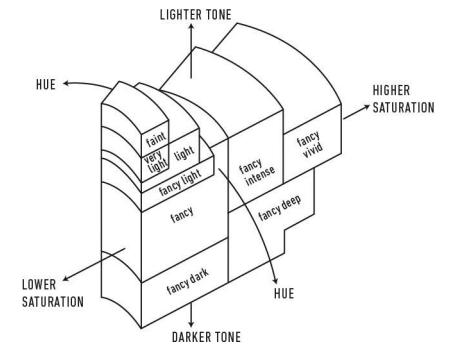

GIA COLORED DIAMOND REPORT

February 21, 2014
 Report Type **Identification and Origin Report**
 GIA Report Number **1168837410**
 Shape and Cutting Style **Modified Square Brilliant**
 Measurements **5.14 x 5.10 x 4.11 mm**
 Carat Weight **1.00 carat**
 Color Grade **Fancy Dark Pink-Brown**
 Color Origin **Natural**
 Color Distribution **Even**
 Inscription(s): GIA 1168837410

ADDITIONAL INFORMATION

**GIA COLORED
DIAMOND
SCALE**

Illustration of GIA fancy color grade interrelationships

The results documented in this report refer only to the diamond described, and were obtained using the techniques and equipment used by GIA at the time of examination. This report is not a guarantee or valuation. For additional information and important limitations and disclaimers, please see www.gia.edu/terms or call +1 800 421 7250 or +1 760 603 4500. ©2014 Gemological Institute of America, Inc.