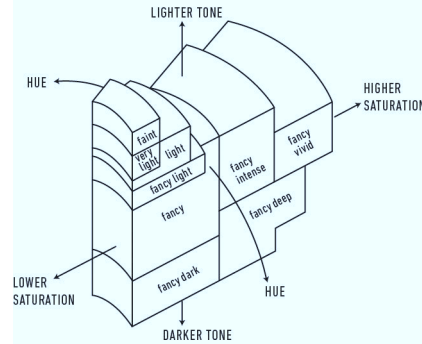

ADDITIONAL INFORMATION

**GIA COLORED
DIAMOND
SCALE**

Illustration of GIA fancy color grade interrelationships

The results documented in this report refer only to the diamond described, and were obtained using the techniques and equipment used by GIA at the time of examination. This report is not a guarantee or valuation. For additional information and important limitations and disclaimers, please see www.gia.edu/terms or call +1 800 421 7250 or +1 760 603 4500. ©2014 Gemological Institute of America, Inc.