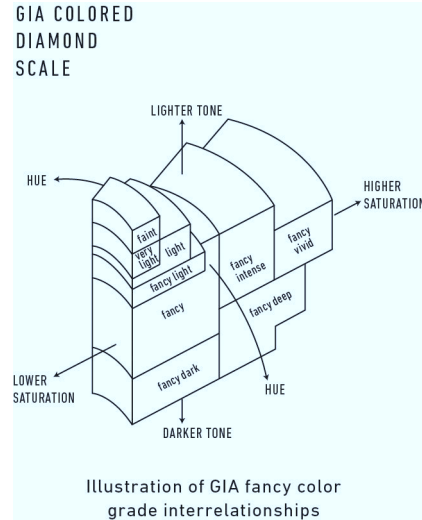

Verify this report at gia.edu

GIA COLORED DIAMOND REPORT

May 21, 2014
Report Type ..... Identification and Origin Report
GIA Report Number 1178390666
Shape and Cutting Style . Modified Rectangular Brilliant
Measurements ..... 4.15 x 3.84 x 2.68 mm
Carat Weight ..... 0.39 carat
Color Grade ..... Fancy Brownish Pink
Color Origin ..... Natural
Color Distribution ..... Even
Inscription(s): GIA 1178390666

ADDITIONAL INFORMATION

reportcheck.gia.edu

The results documented in this report refer only to the diamond described, and were obtained using the techniques and equipment used by GIA at the time of examination. This report is not a guarantee or valuation. For additional information and important limitations and disclaimers, please see www.gia.edu/terms or call +1 800 421 7250 or +1 760 603 4500. ©2014 Gemological Institute of America, Inc.